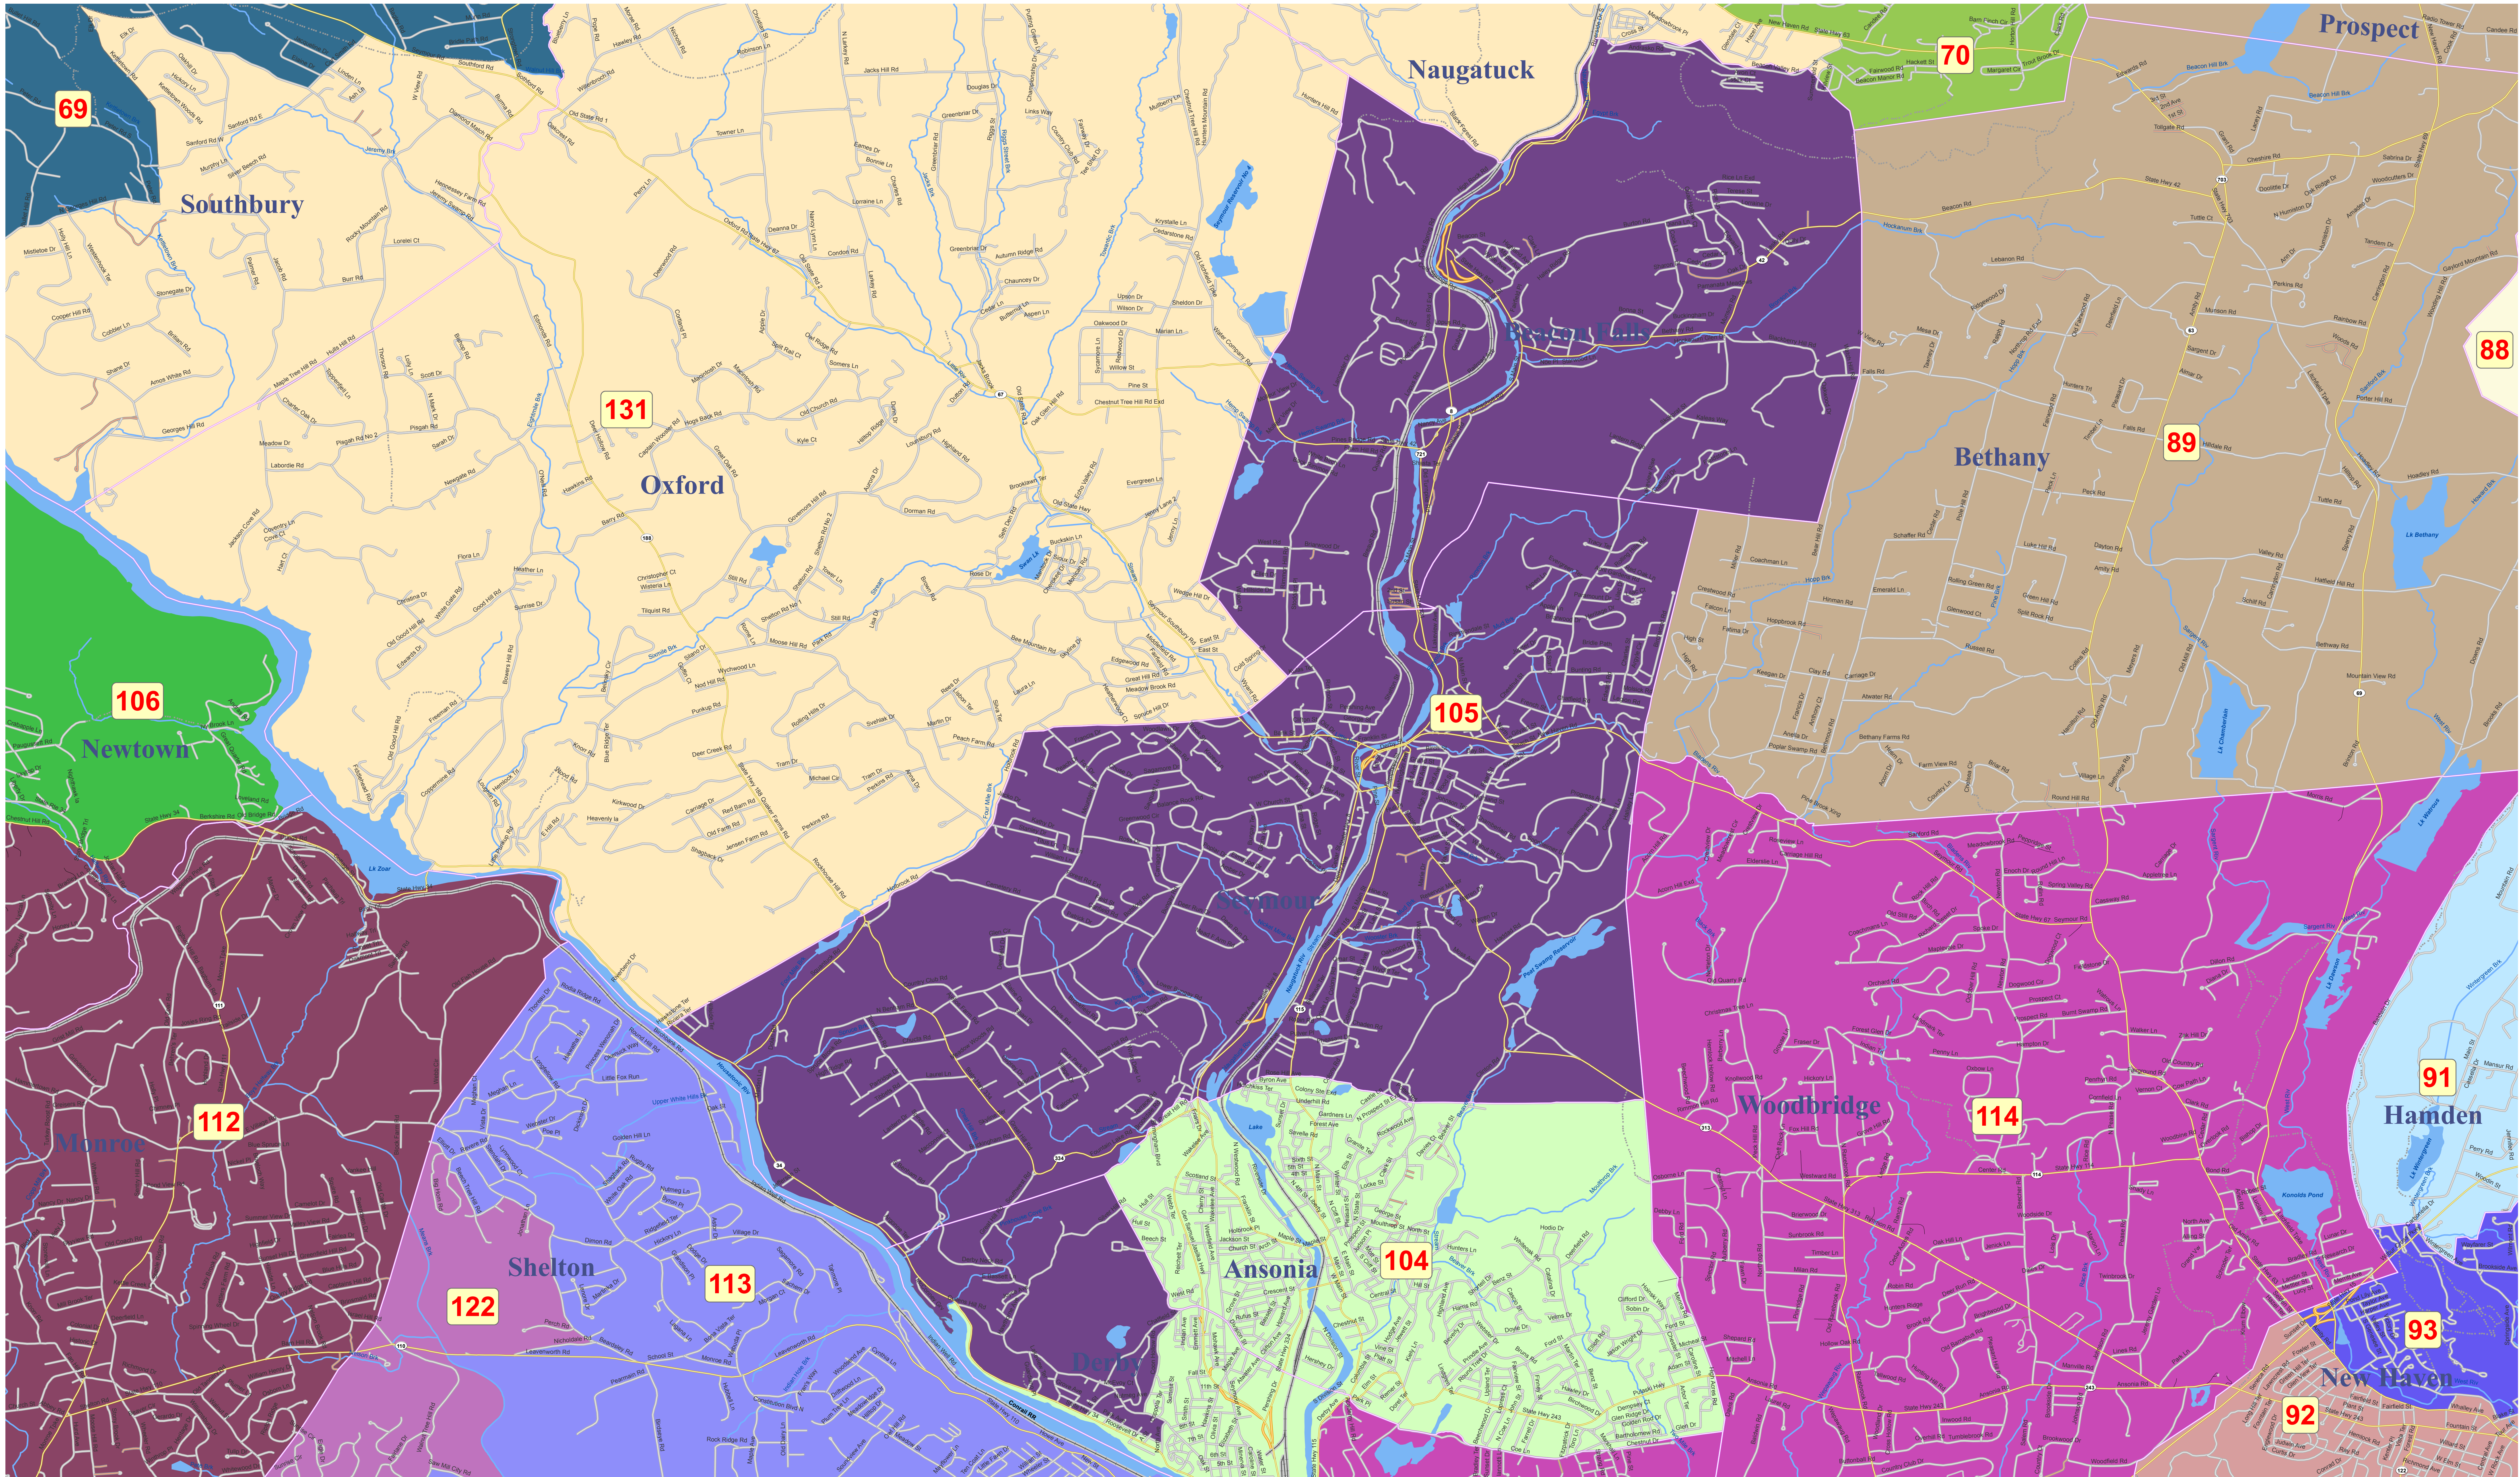

State House of Representatives Redistricting Plan 2011 - House District 105

The Connecticut General Assembly
REAPPORTIONMENT COMMISSION

SENATE

Senator Donald E. Williams, Jr., Co-Chair

Senator John McKinney
Senator Martin M. Looney
Senator Leonard A. Fasano